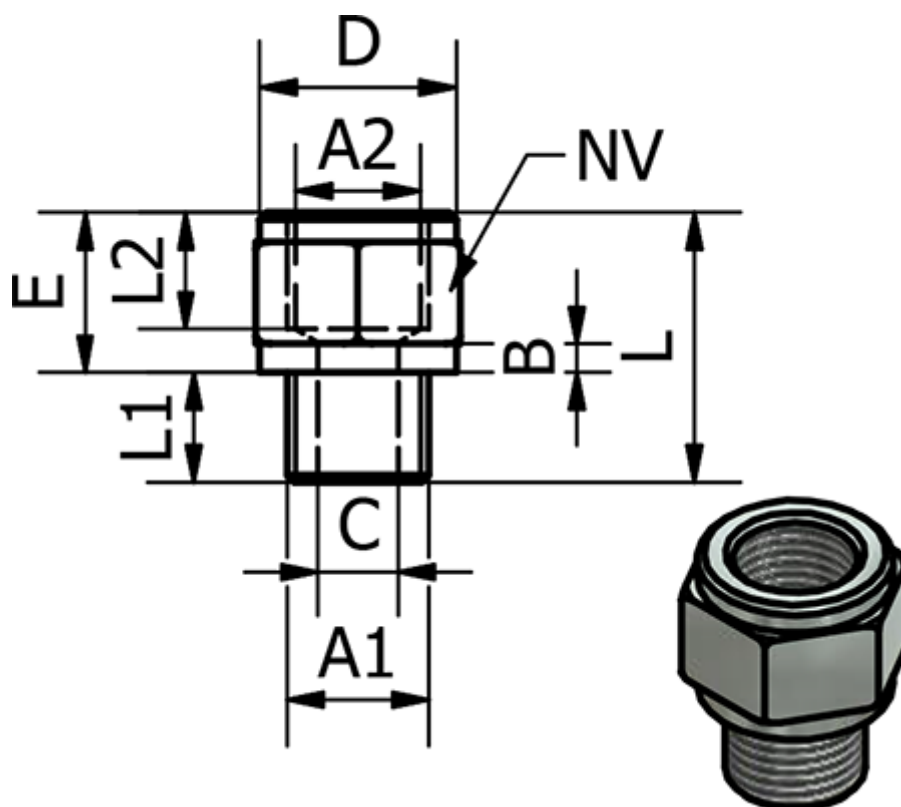

# Data Sheet

Article number: 5891115TRM5

Description: Nipple sleeve 1115TRM - 5  
M5 - M5

## Measures

A1 = 1/8"	L2 = 8
A2 = 1/8"	NV = 14
B = 2	
C = 5.5	
D = 13.5	
E = 11	
L = 18.5	
L1 = 7.5	